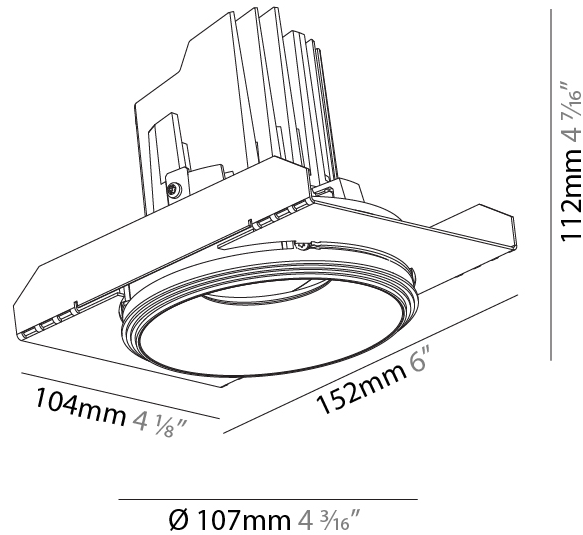

#### PHYSICAL

Shape: Round  
 Diameter (mm): 107  
 Diameter (in): 4 3/16  
 Height (mm): 112  
 Height (in): 4 7/16  
 Ceiling Thickness (mm): 10 / 12.5 / 15 / 25  
 Ceiling Thickness (in): 3/8 or 1/2 or 9/16 or 1  
 Min. Recessing Depth (mm): 130  
 Min. Recessing Depth (in): 5 1/8  
 Light Distribution: Adjustable / Downlight  
 Weight (kg): 0.609  
 Weight (lbs): 1.34  
 Fixture Finish: SSR / BKV / CWI / CRY / HAB / UFT / ITA / RUA / FTG / MYG / LOD / PUS / FRO / FUP / KIA / POP / BLS / SPG / MEY / GOH / GUM / CHC / COM / ABZ / JAG / OBR / MOS / ROR  
 Fixture Material: Aluminum Die Cast  
 Cut-out Measurements:  $\square$  111mm / 4 3/8"  
 Upon Request: Unique Ceiling Thickness

#### OPTICAL

Reflector: 20 / 40 / 60  
 Adjustability: Rotational 355°; Tilt 10°  
 Upon Request: Special Beam Angles

#### RATINGS AND CERTIFICATIONS

Certified By: Certified for North American Standards  
 IP rating: IP20

111mm 4 3/16"	130mm 5 1/8"	10   12 1/2   15   25mm 3/8"   1/2"   9/16"   1"	10°	355°	

A

### PHYSICAL

Shape: Round  
 Diameter (mm): 107  
 Diameter (in): 4 3/16  
 Height (mm): 112  
 Height (in): 4 7/16  
 Min. Recessing Depth (mm): 130  
 Min. Recessing Depth (in): 5 1/8  
 Light Distribution: Adjustable / Downlight  
 Weight (kg): 0.46  
 Weight (lbs): 1.01  
 Fixture Finish: [SSR / BKV / CWI / CRY / HAB / UFT / ITA / RUA / FTG / MYG / LOD / PUS / FRO / FUP / KIA / POP / BLS / SPG / MEY / GOH / GUM / CHC / COM / ABZ / JAG / OBR / MOS / ROR](#)  
 Fixture Material: Aluminum Die Cast  
 Cut-out Measurements: 98mm / 3 7/8"